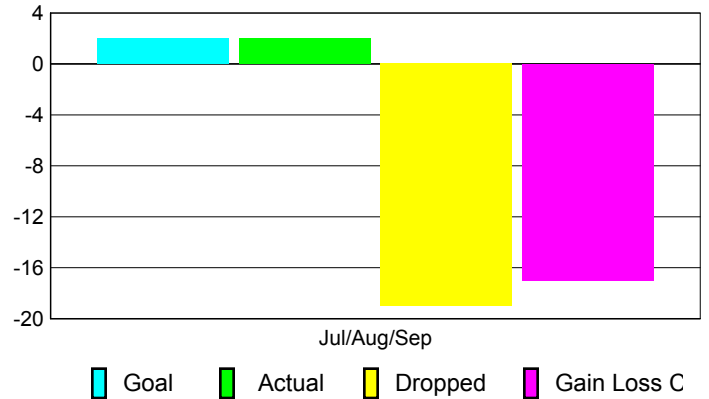

Membership Results 2010-2011

Goal, New, Dropped, Gain/Loss