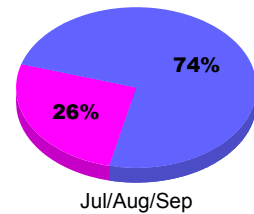

Membership Results
2010-2011

Membership
2009-2010

Month	Net Memb Goal	Actual New Memb	Actual Dropped Memb	Gain/Loss of Memb	Gain/Loss of Memb
Jul/Aug/Sep	2	2	-19	-17	-6
Totals	2	2	-19	-17	-6

Membership Results 2010-2011

Goal, New, Dropped, Gain/Loss

Comparison of Membership Gain/Loss

Current Year Compared to the Previous Year

Gender Comparison 2010-2011

■ Male ■ Female